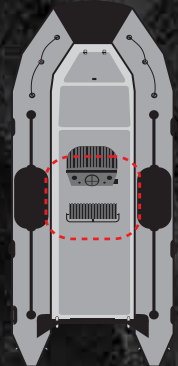

## FIBERGLASS HULL

(TILLER)

(CONSOLE)

Specifications	420R	470R	520R	550R
<b>Length:</b>	13' 6"	15' 5"	17' 5"	18' 1"
<b>Beam:</b>	6' 3"	6' 8"	6' 8"	7' 8"
<b>Rigged weight:</b>	245 lbs. (Bare tiller)	T 535 lbs. - C 850 lbs.	980 lbs.	1,250 lbs.
<b>Weight capacity:</b>	6 persons (1,850 lbs.)	8 persons (2,650 lbs.)	8 persons (2,350 lbs.)	10 persons (3,650 lbs.)
<b>Max HP:</b>	30 HP / Long shaft	60 HP / Long shaft	75 HP / Long shaft	90 HP / Long shaft
<b>Tube diameter:</b>	18" (5 chambers)	20" (6 chambers)	20" (6 chambers)	22.5" (6 chambers)
<b>Fabric:</b>	Hypalon	Hypalon	Hypalon	Hypalon