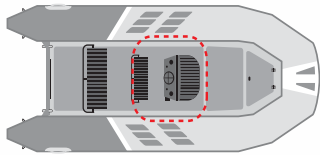

Optional Equipment

Navigation Display

VHF radio

Specifications:	320R-YS	330R-YS	360R-YS
Length:	10' 6"	11' 0"	12' 0"
Beam:	4' 8"	5' 6"	6' 0"
Weight:	410 lbs (w/ engine and fuel)	478 lbs (w/ engine and fuel)	502 lbs (w/ engine and fuel)
Capacity:	4 persons (1,065 lbs)	4 persons (1,450 lbs)	5 persons (1,750 lbs)
Rated:	20 HP / 120 lbs / Short shaft (15")	25 HP / 165 lbs / Long shaft (20")	30 HP / 165 lbs / Long shaft (20")
Fuel:	3 gallon	6 gallon	6 gallon
Storage:	Multiple under seat storage	Multiple under seat storage	Multiple under seat storage
Tube Diameter:	17" (Separate Air Chambers 3)	18" (Separate Air Chambers 3)	20" (Separate Air Chambers 3)
Fabric: Hypalon	Hypalon	Fabric: Hypalon	Fabric: Hypalon
Factory Warranty	5 years recreational	5 years recreational	5 years recreational