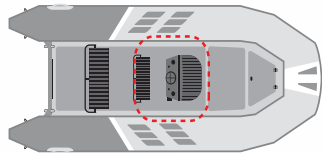

Dry Weight: 2,320 lbs (w/ engine and fuel)

Standard Features

- 2" aluminum T-top (standard)
- Multi chamber w/ over inflation valves
- Deep V hull design
- Keel protector
- Exit/entry points
- LED navigation lighting

Optional Equipment

Navigation Display

VHF radio

YACHT SERIES

320R-YS / 330R-YS / 360R-YS / 550R-YS

Fabric:
ORCA

Specifications:	320R-YS	330R-YS	360R-YS
Length:	10' 6"	11' 0"	12' 0"
Beam:	4' 8"	5' 6"	6' 0"
Weight:	410 lbs (w/ engine and fuel)	478 lbs (w/ engine and fuel)	502 lbs (w/ engine and fuel)
Capacity:	4 persons (1,065 lbs)	4 persons (1,450 lbs)	5 persons (1,750 lbs)
Rated:	20 HP / 120 lbs / Short shaft (15")	25 HP / 165 lbs / Long shaft (20")	30 HP / 165 lbs / Long shaft (20")
Fuel:	3 gallon	6 gallon	6 gallon
Storage:	Multiple under seat storage	Multiple under seat storage	Multiple under seat storage
Tube Diameter:	17" (Separate Air Chambers 3)	18" (Separate Air Chambers 3)	20" (Separate Air Chambers 3)
Fabric: Hypalon	Hypalon	Fabric: Hypalon	Fabric: Hypalon
Factory Warranty	5 years recreational	5 years recreational	5 years recreational