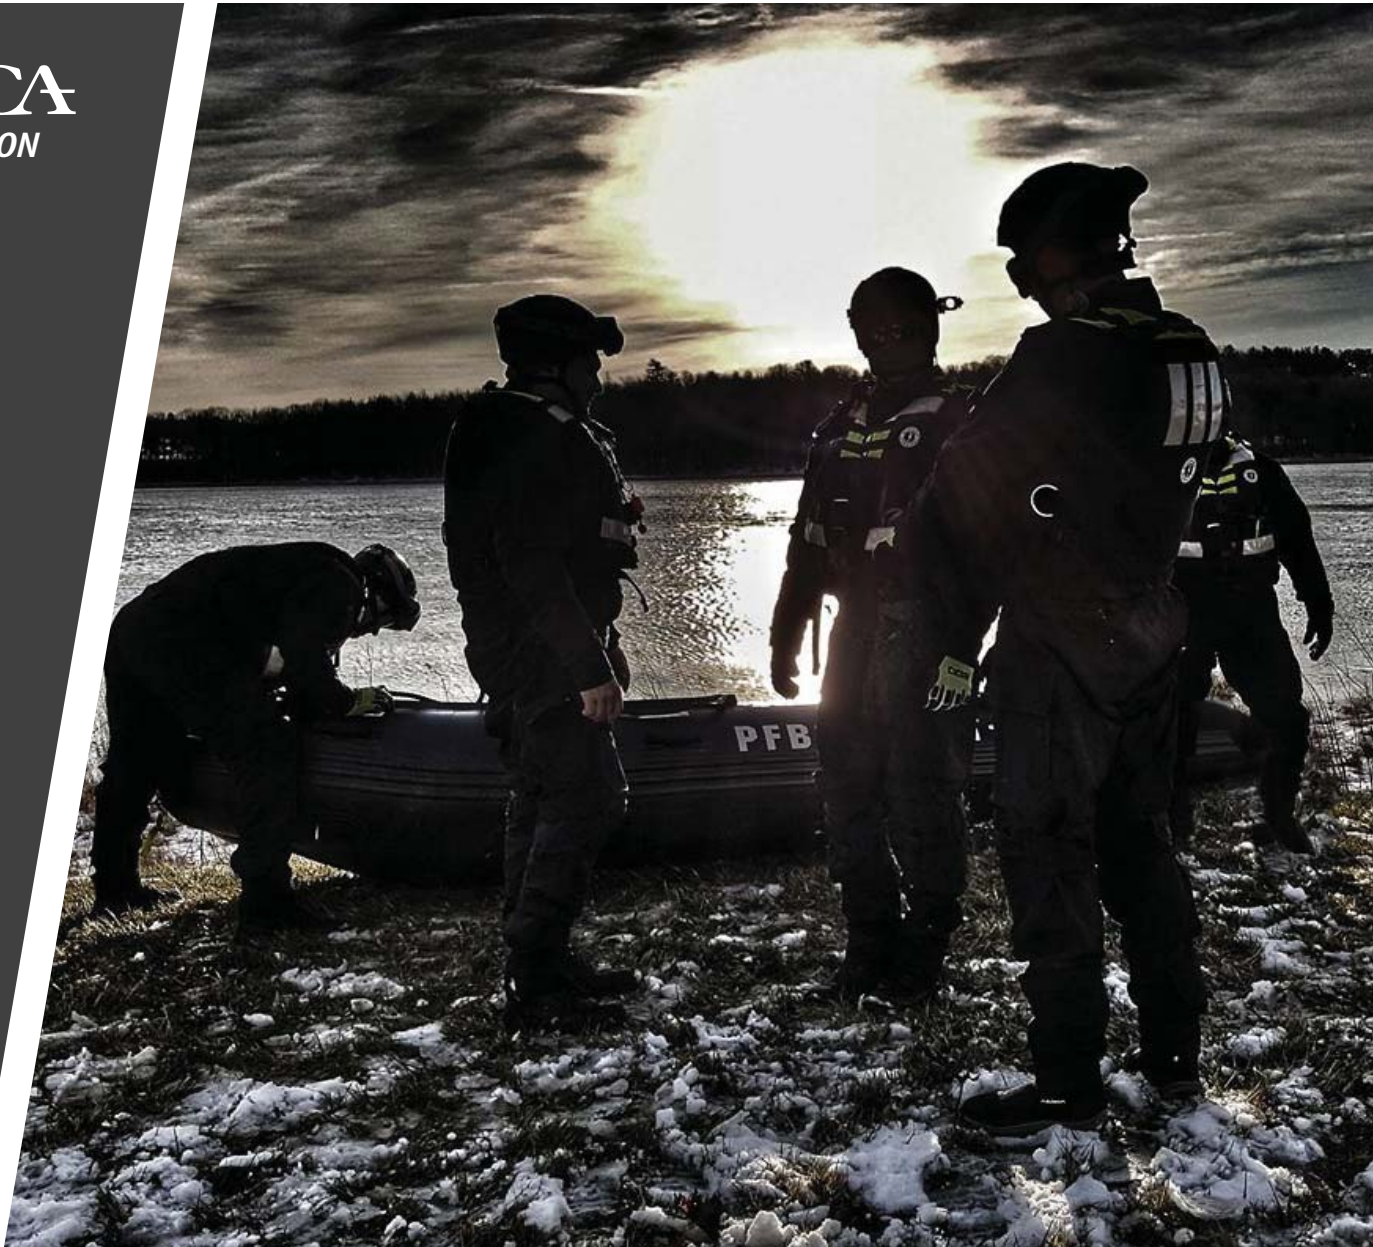

JC INMAR
INFLATABLE BOATS®

ORCA
HYPALON

PROFESSIONAL SERIES
HYPALON ROLL-UP MODELS

INMARINFLATABLES.COM

ORCA / MILITARY DUTY

We have chosen only the best materials in the market for INMAR inflatable boats. Orca's Hypalon is produced in France and is today's leader in the military world for the construction of inflatable boats. They have been proven for years to stand up again and again. Orca offers a 10 year manufacturer's warranty against delimitation and manufacturer defects. Hypalon material uses a different glue and process type that is not easily affected by extreme climates.

MODELS

380 (12'5")
6 Passengers / 1,750 lbs

PATROL - GREY (PT)

430 (14'0")
8 Passengers / 2,395 lbs.

SEARCH & RESCUE - RED (SR)

470 (15'5")
10 Passengers / 2,750 lbs.

MILITARY - BLACK (MIL)

FABRIC

Because of its qualities Hypalon has been used in inflatable military craft for decades, and have shown Hypalon to be a strong, long lasting rubber material, perfect for several commercial, military, and recreational uses.