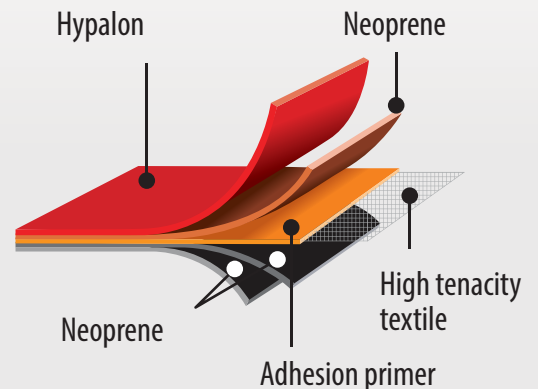

ORCA / MILITARY DUTY