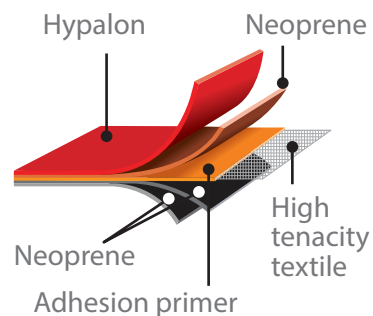

FABRIC

OPTIONAL EQUIPMENT

LOWRANCE

GPS-Chart plotter-Depth finder

STANDARD HORIZON

25 watt VHF radio

Yacht Tender Series (Fiberglass Hull)

Specifications:	450R-YS	500R-YS	635R-YS
Length:	14' 6"	16' 10"	20' 8"
Beam:	5' 11"	6' 7"	8' 0"
Weight:	850 lbs (Hull w/ 60hp)	1,025 lbs (Hull w/70hp)	1,675 lbs (Hull w/140hp)
Capacity:	6 persons (2,650 lbs)	8 persons (2,850 lbs)	10 persons (3,450 lbs)
Max HP:	60 hp	70 hp	140 hp
Fuel:	10.5 gallon stainless	15 gallon - Stainless	26 gallon stainless
Storage:	Multiple under seat storage	Multiple under seat storage	Multiple under seat storage
Tube Diameter:	20" (4 chambers)	20" (5 chambers)	22" (5 chambers)
Fabric: Hypalon	Hypalon	Fabric: Hypalon	Hypalon
Factory Warranty	5 years recreational	5 years recreational	5 years recreational